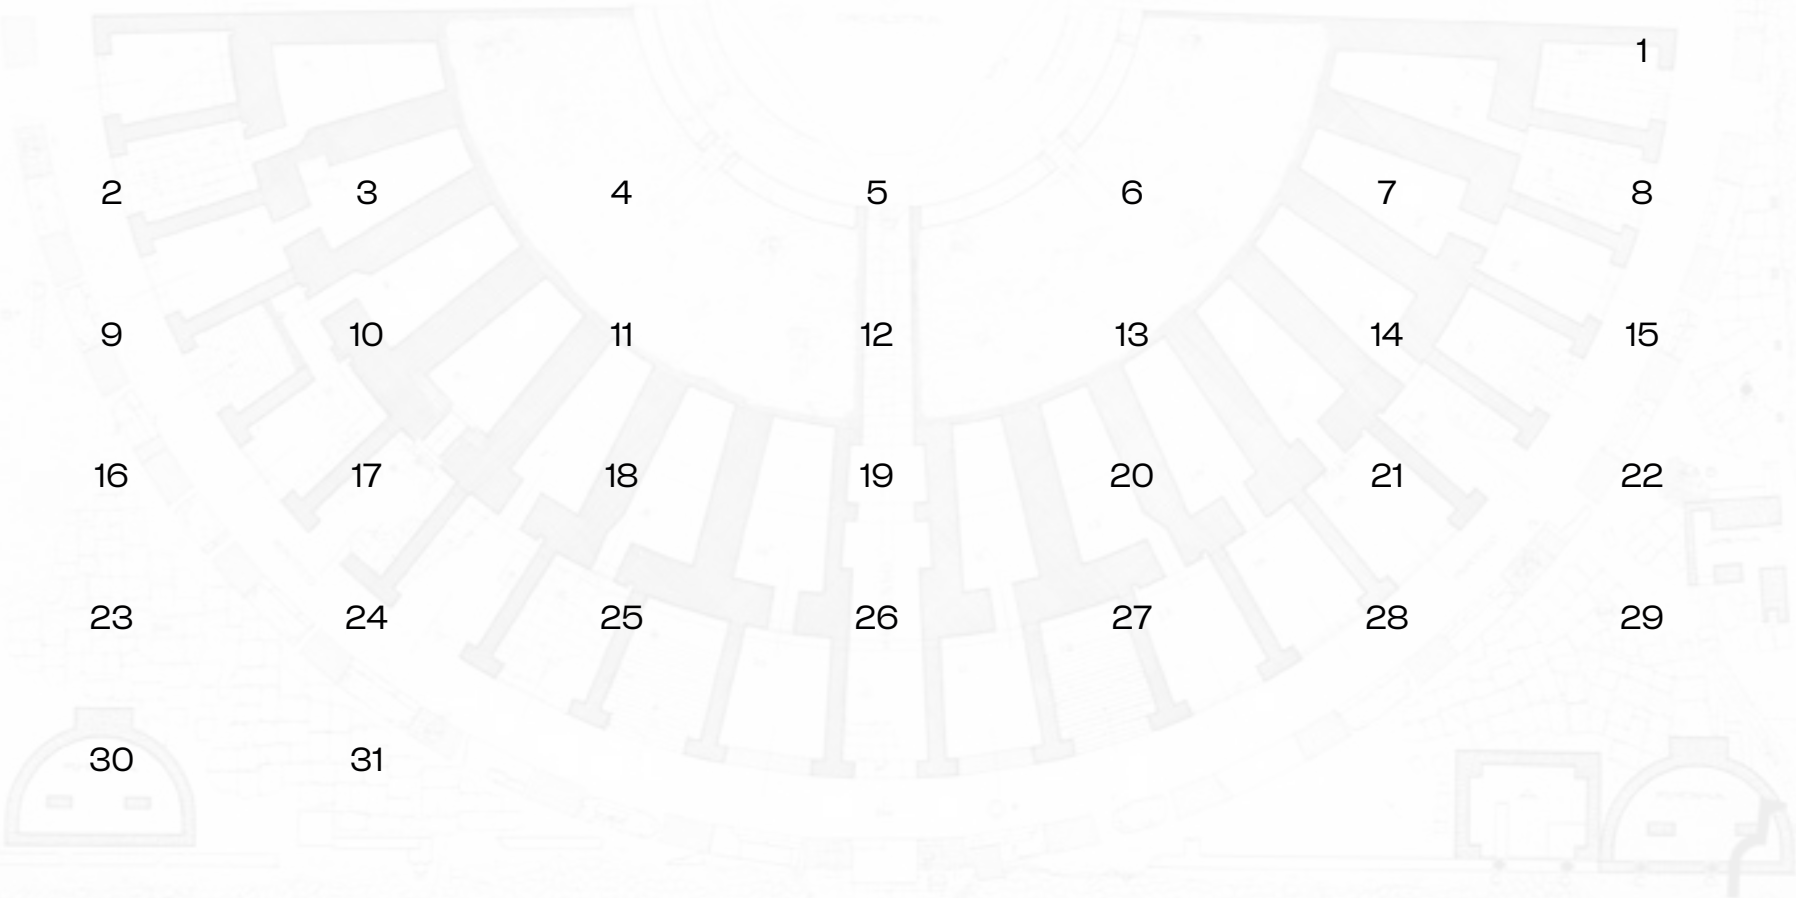

SUN

MON

TUE

WED

THU

FRI

SAT