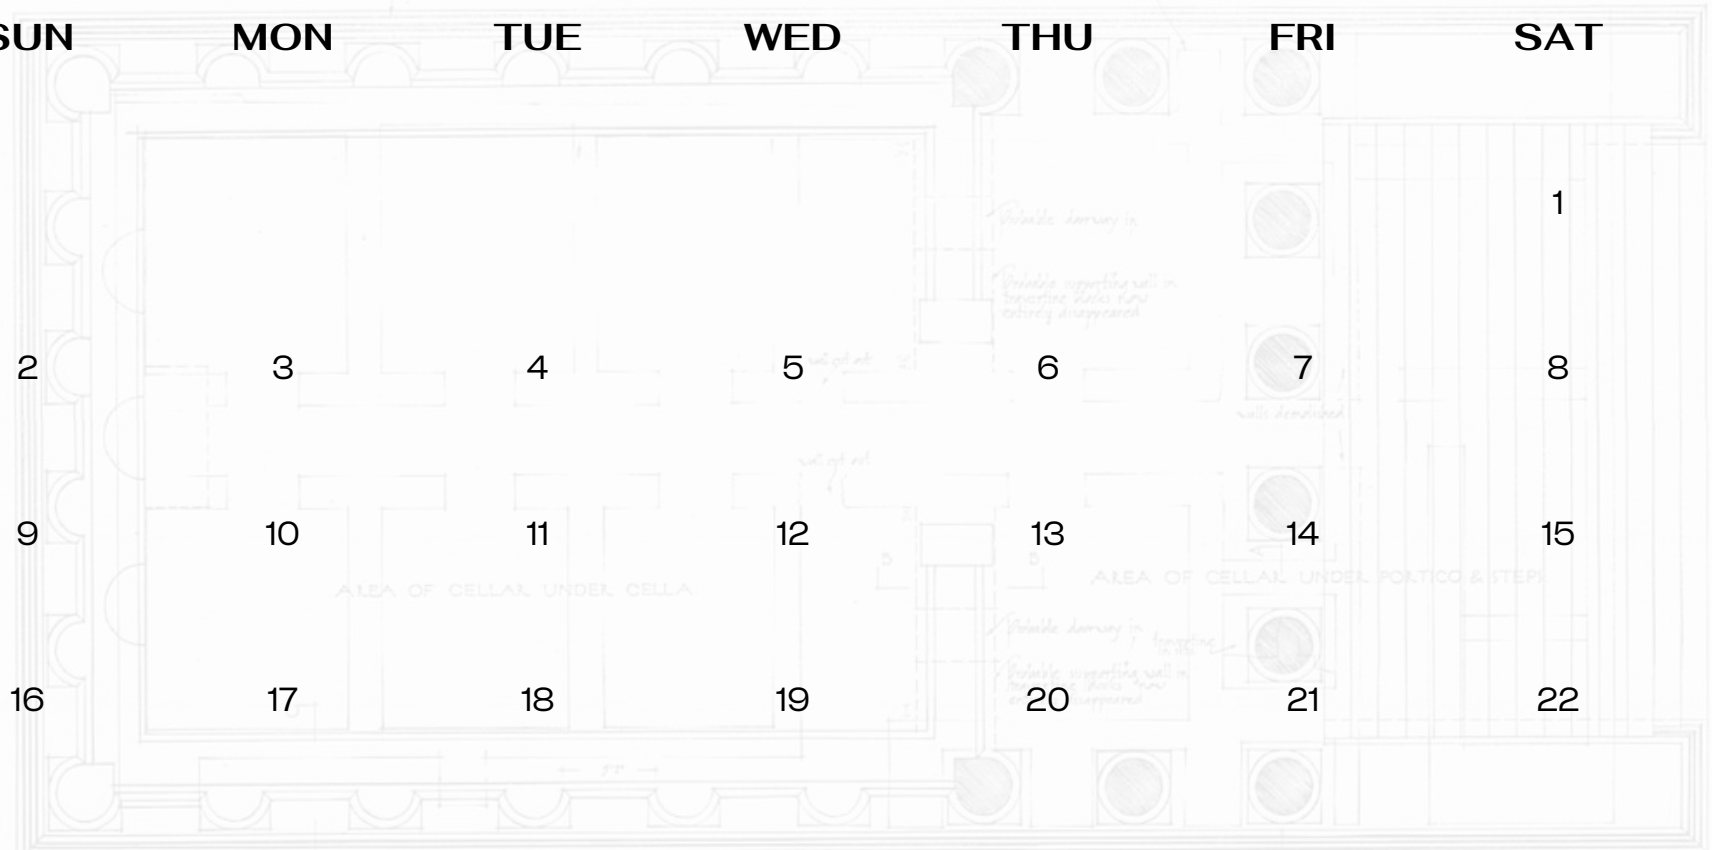

TEMPLE OF ROME AND AUGUSTUS PLAN

PROPOSED RESTORATION SUPERIMPOSED ON EXISTING REMAINS OF CELLAR.

SUN MON TUE WED THU FRI SAT